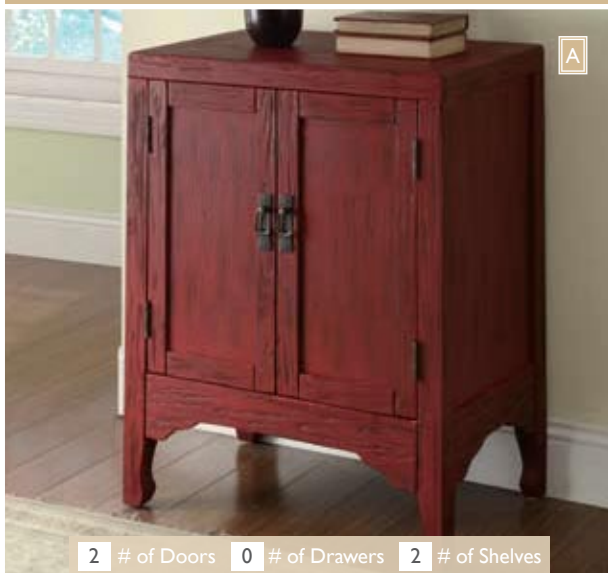

A

Add a bit of color to any room with this accent cabinet. Neatly tuck away personal items behind two hinged doors. Finished in a rustic red.

Finish

RUSTIC RED

Style

TRANSITIONAL

2 # of Doors 0 # of Drawers 2 # of Shelves